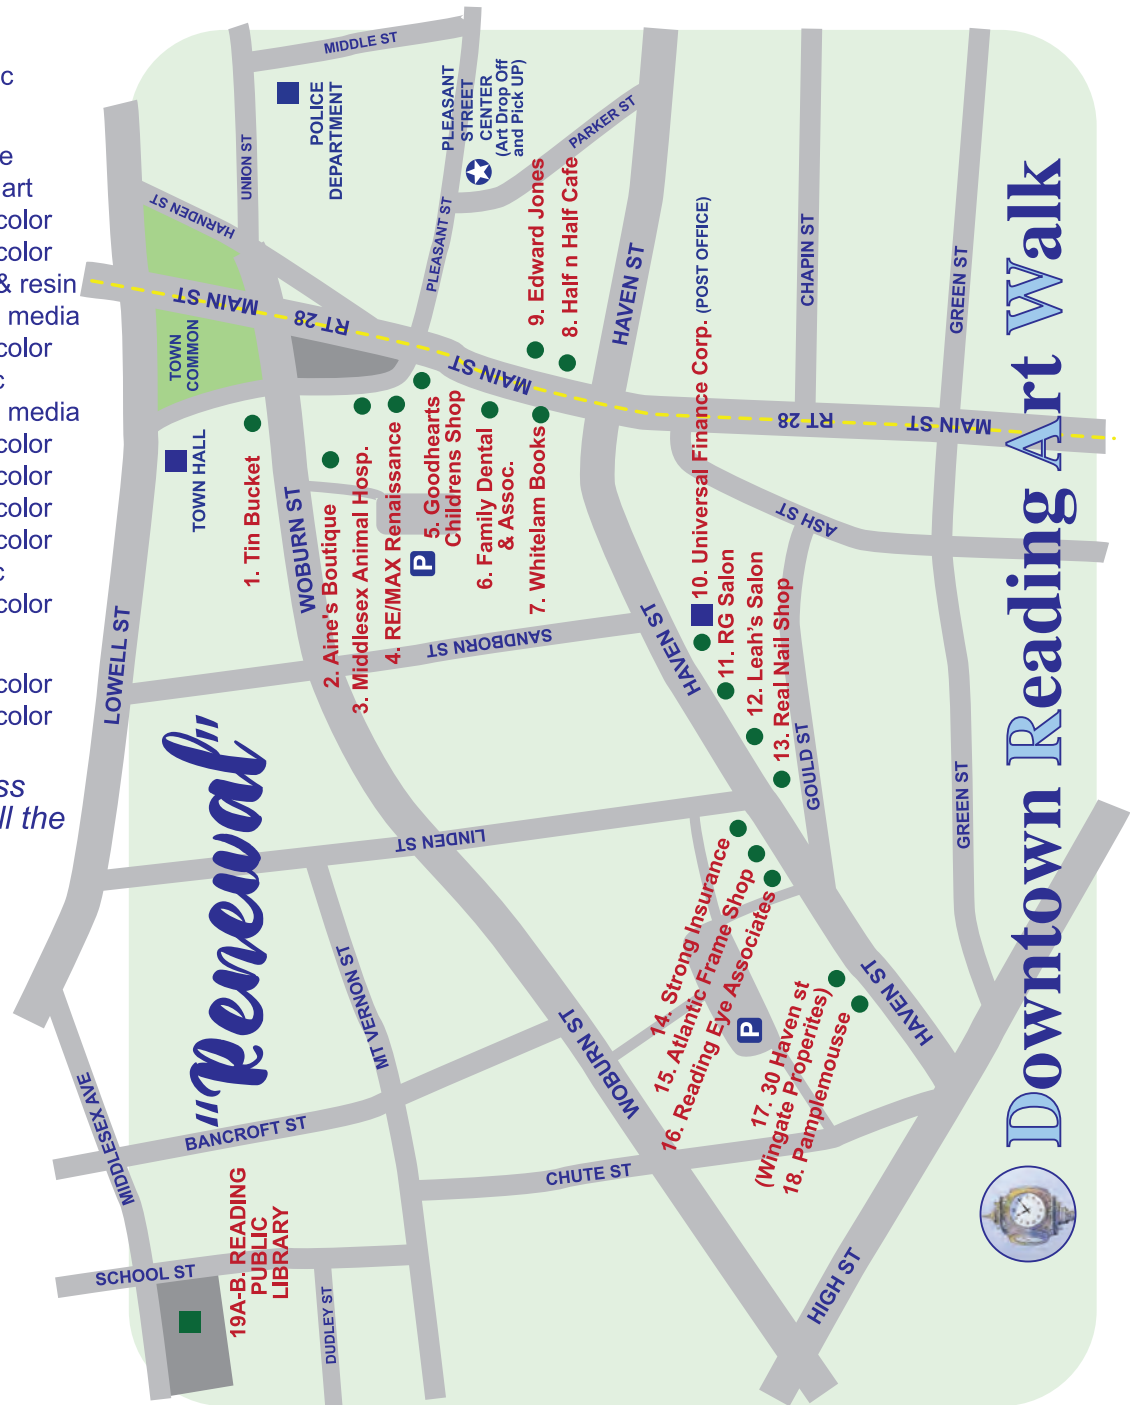

18. 26 HAVEN ST

Alissa Onigman

PAMPLEMOUSSE

Evolving

19A. 64 MIDDLESEX AVE

RPL STUDIOS

Dawn Colford

Crocus Collage

Linda Lydecker

Springtime Renewal

Sheila Foley

Enlightened by the Pond

Sheila Foley

Unearthed

Ben Gaudreault

Line

Mia Freccero

Setting Free

Susan McFarlane

Amber Waves

Ann Klein

Sunrise - Celebrate a New Day

Chris Twichell

Retro Robot #2 - Future Forecaster

Nancy Smethurst

Into the Woods

Mary Mehringer

Light at the End of the Tunnel

Gay Williams

It's a New Day Somewhere

Sheila Falco

Vickie's View

Young Hee Kwon

Evening Rain

Joan Betty

Mackerel Sky

19B. 64 MIDDLESEX AVE

RPL COMMUNITY HALLWAY

Elena Cronin

Harpwell Maine with Osprey

Karl Weld

Slow Roller

mosiac

collage

fabric art

watercolor

watercolor

paint & resin

mixed media

watercolor

acrylic

mixed media

watercolor

watercolor

watercolor

watercolor

acrylic

watercolor

watercolor

watercolor

The DRAW Committee would like to thank the Reading/Mass Cultural Council, Town of Reading, business owners, and all the artists & art-lovers for their support.

Some of the artwork is for sale.

Email draw01867@gmail.com for information

Downtown Reading Art Walk